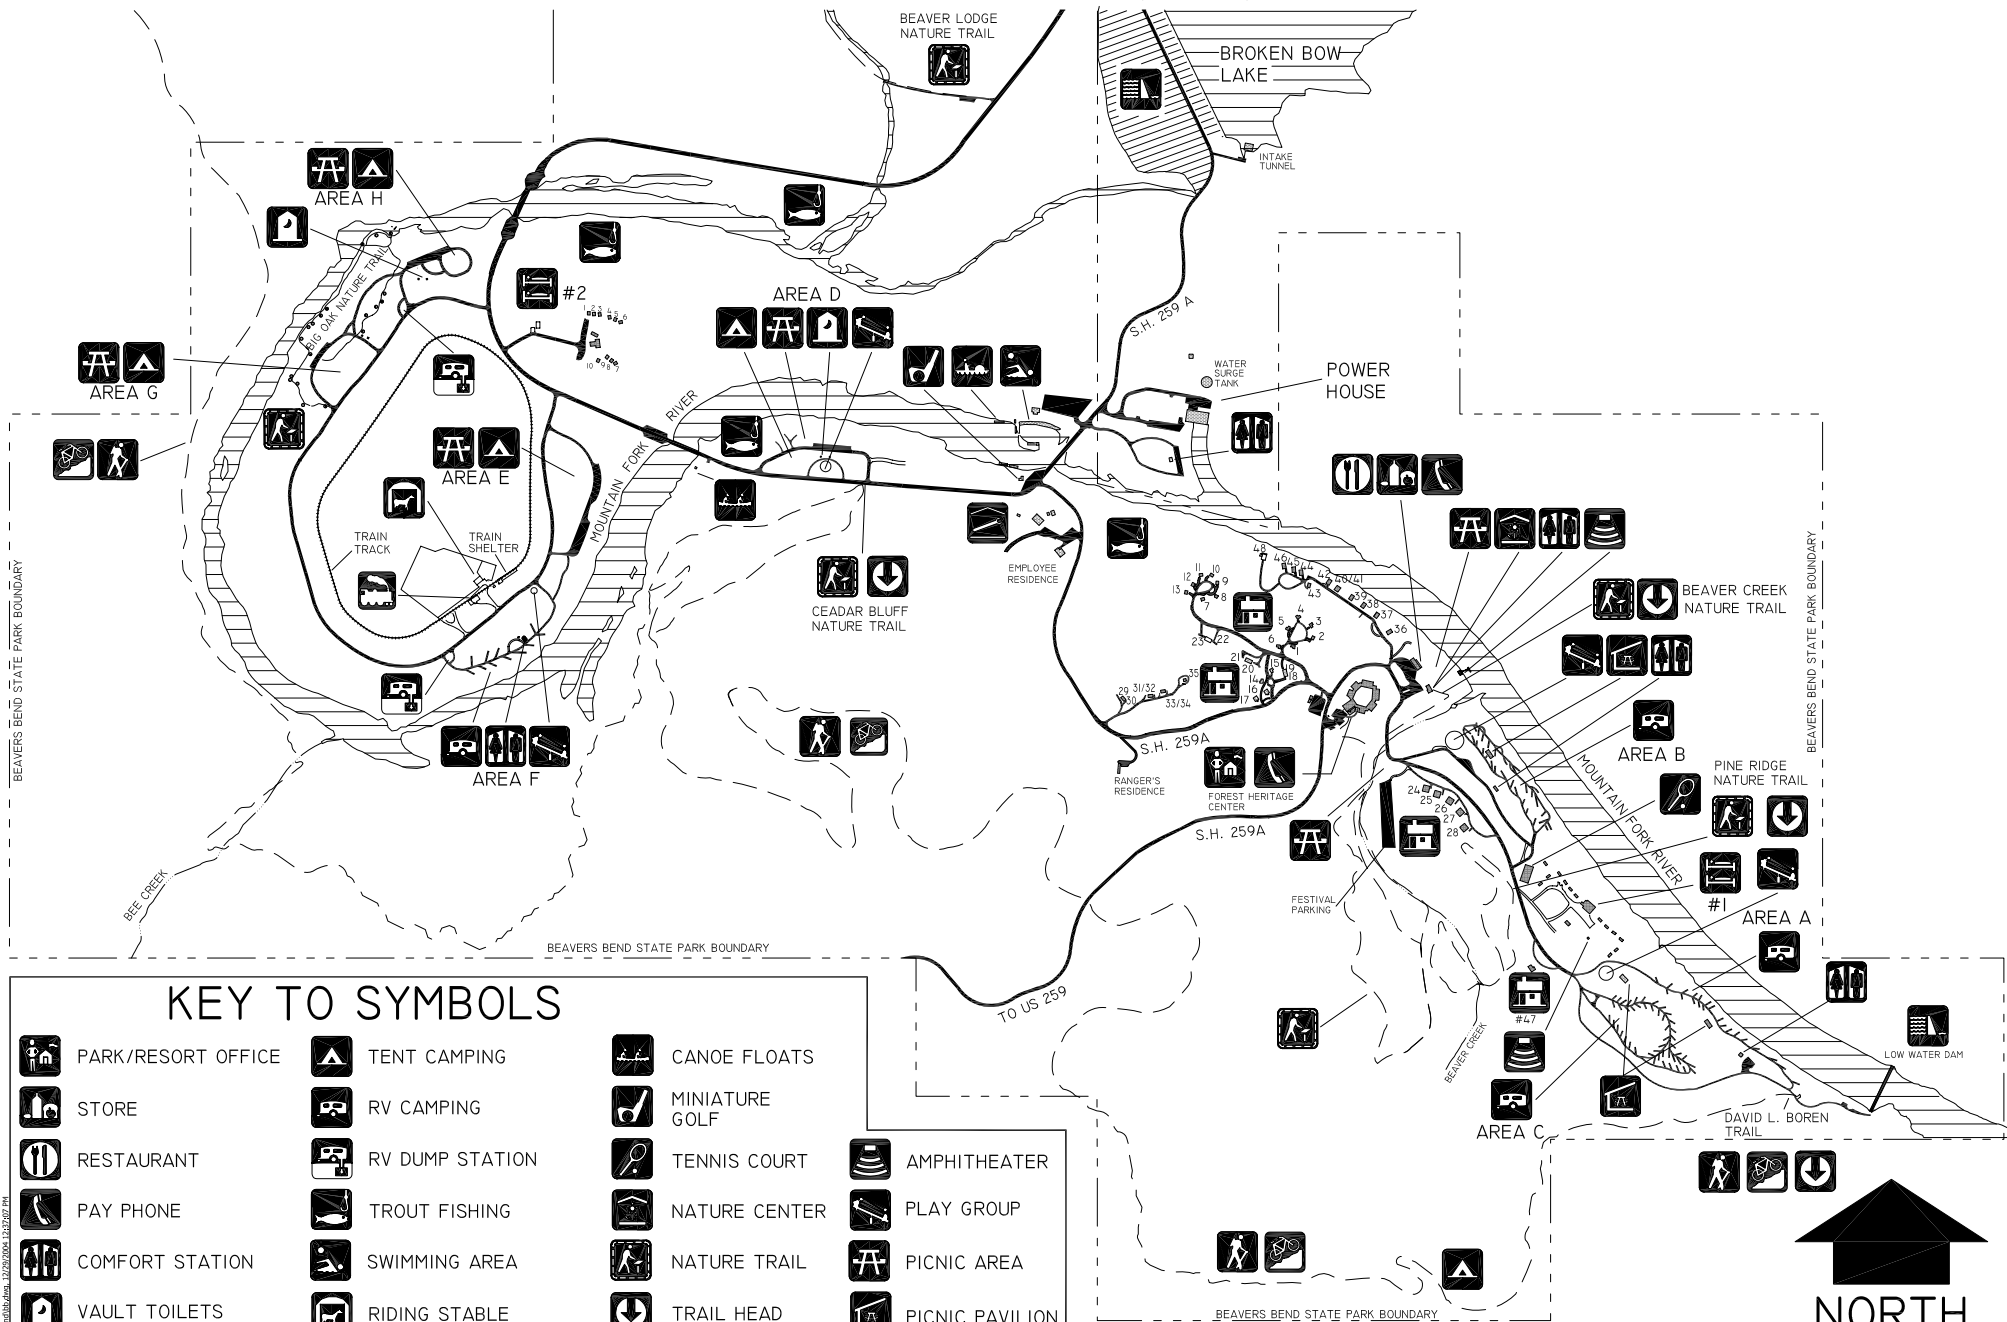

BEAVERS BEND STATE PARK

KEY TO SYMBOLS

	PARK/RESORT OFFICE		TENT CAMPING		CANOE FLOATS
	STORE		RV CAMPING		MINIATURE GOLF
	RESTAURANT		RV DUMP STATION		TENNIS COURT
	PAY PHONE		TROUT FISHING		NATURE CENTER
	COMFORT STATION		SWIMMING AREA		NATURE TRAIL
	VAULT TOILETS		RIDING STABLE		TRAIL HEAD
	CABINS		TRAIN RIDE		HIKING TRAIL
	GROUP CAMP		PADDLE BOATS		MOUNTAIN BIKE TRAIL
			AMPHITHEATER		PLAY GROUP
			PICNIC AREA		PICNIC PAVILION
			DAM		PARK MAINTENANCE