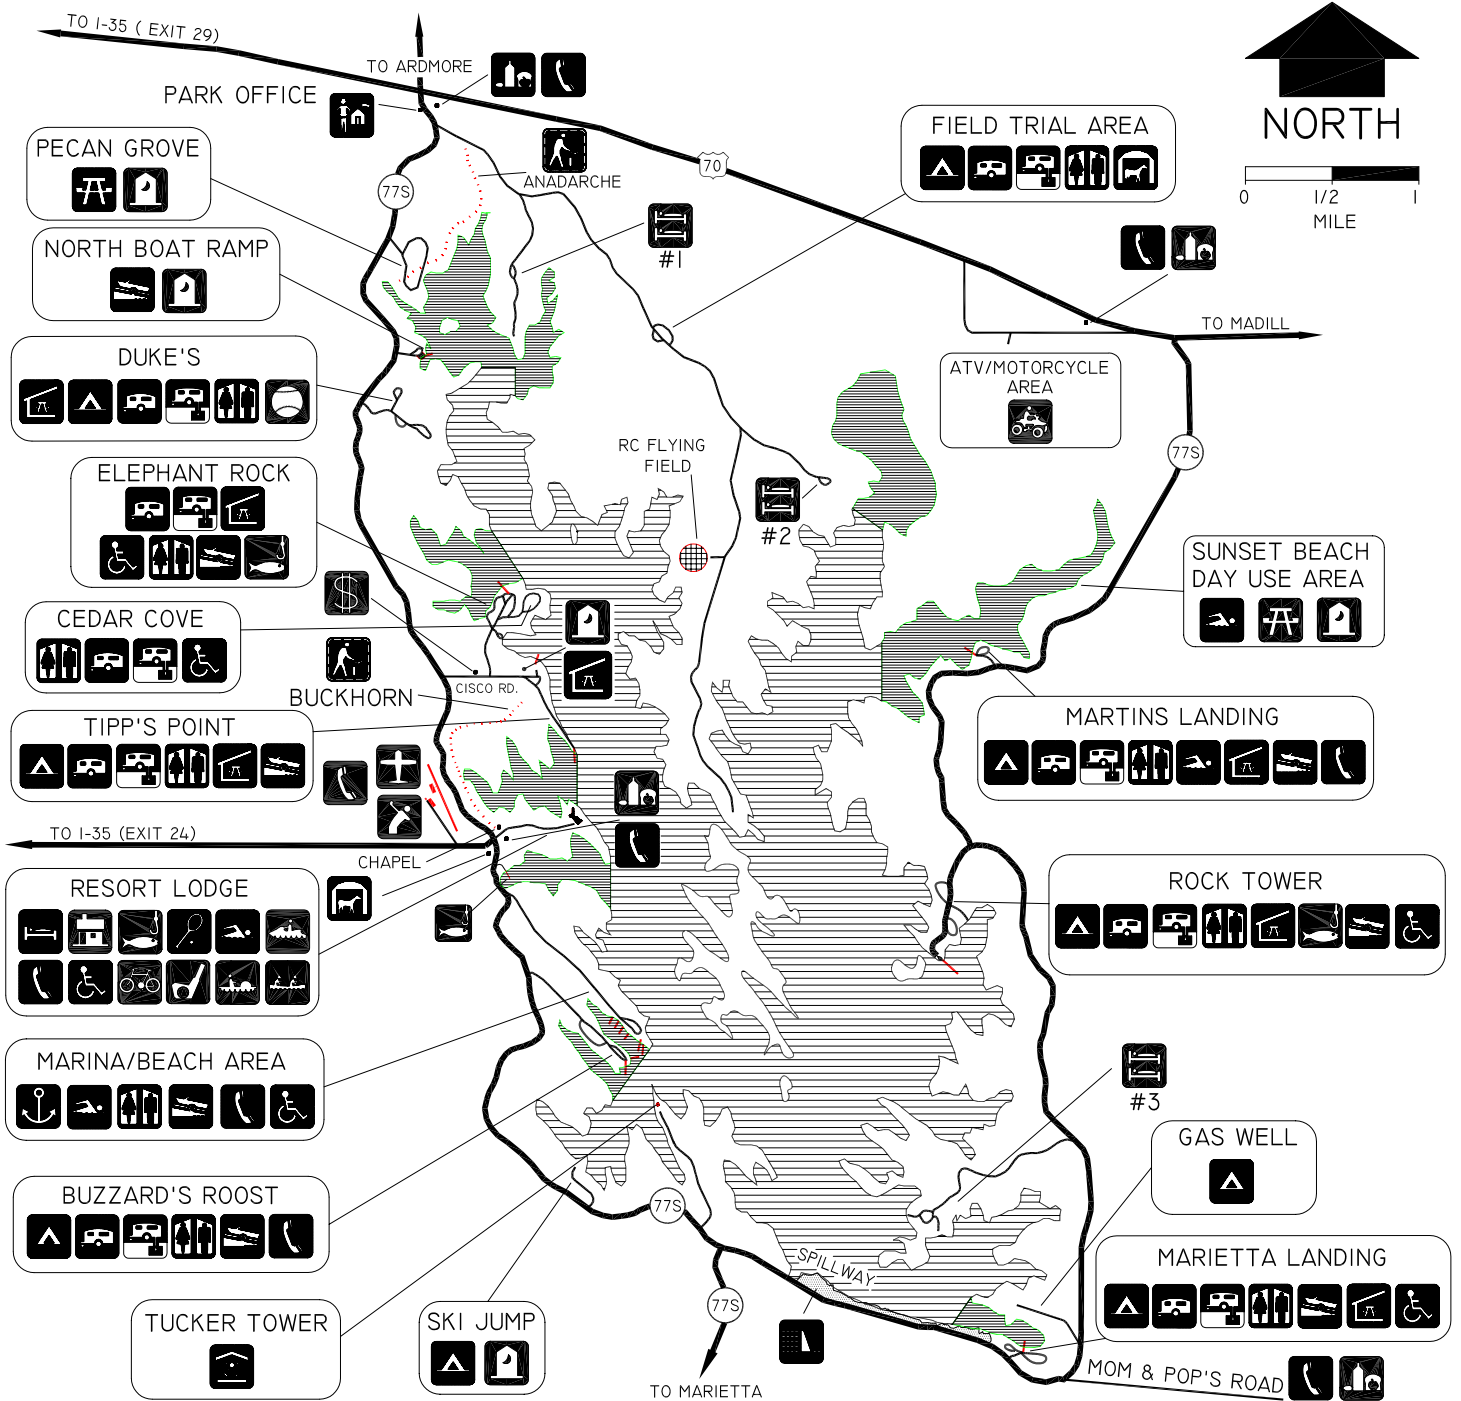

# LAKE MURRAY STATE PARK

## KEY TO SYMBOLS

	PARK OFFICE		RV CAMPING		BOAT RAMP		BIKE RENTAL		NATURE TRAIL
	STORE		RV DUMP STATION		FISHING PIER		JET SKI RENTAL		NATURE CENTER
	LODGE ROOMS		COMFORT STATION WITH SHOWERS		SWIMMING		CANOE RENTAL		PAY PHONE
	CABINS/COTTAGES		VAULT TOILETS		MARINA		TENNIS COURTS		DAM
	GROUP CAMP		PICNIC PAVILION		GOLF COURSE		BALL FIELD		AIRSTRIP
	TENT CAMPING		PICNIC AREA		MINIATURE GOLF		ATV/MOTORCYCLE AREA		HANDICAP ACCESSIBLE
	DAY USE FEE REQUIRED		PADDLE BOATS		HORSE STABLES		NO SKI AREA		