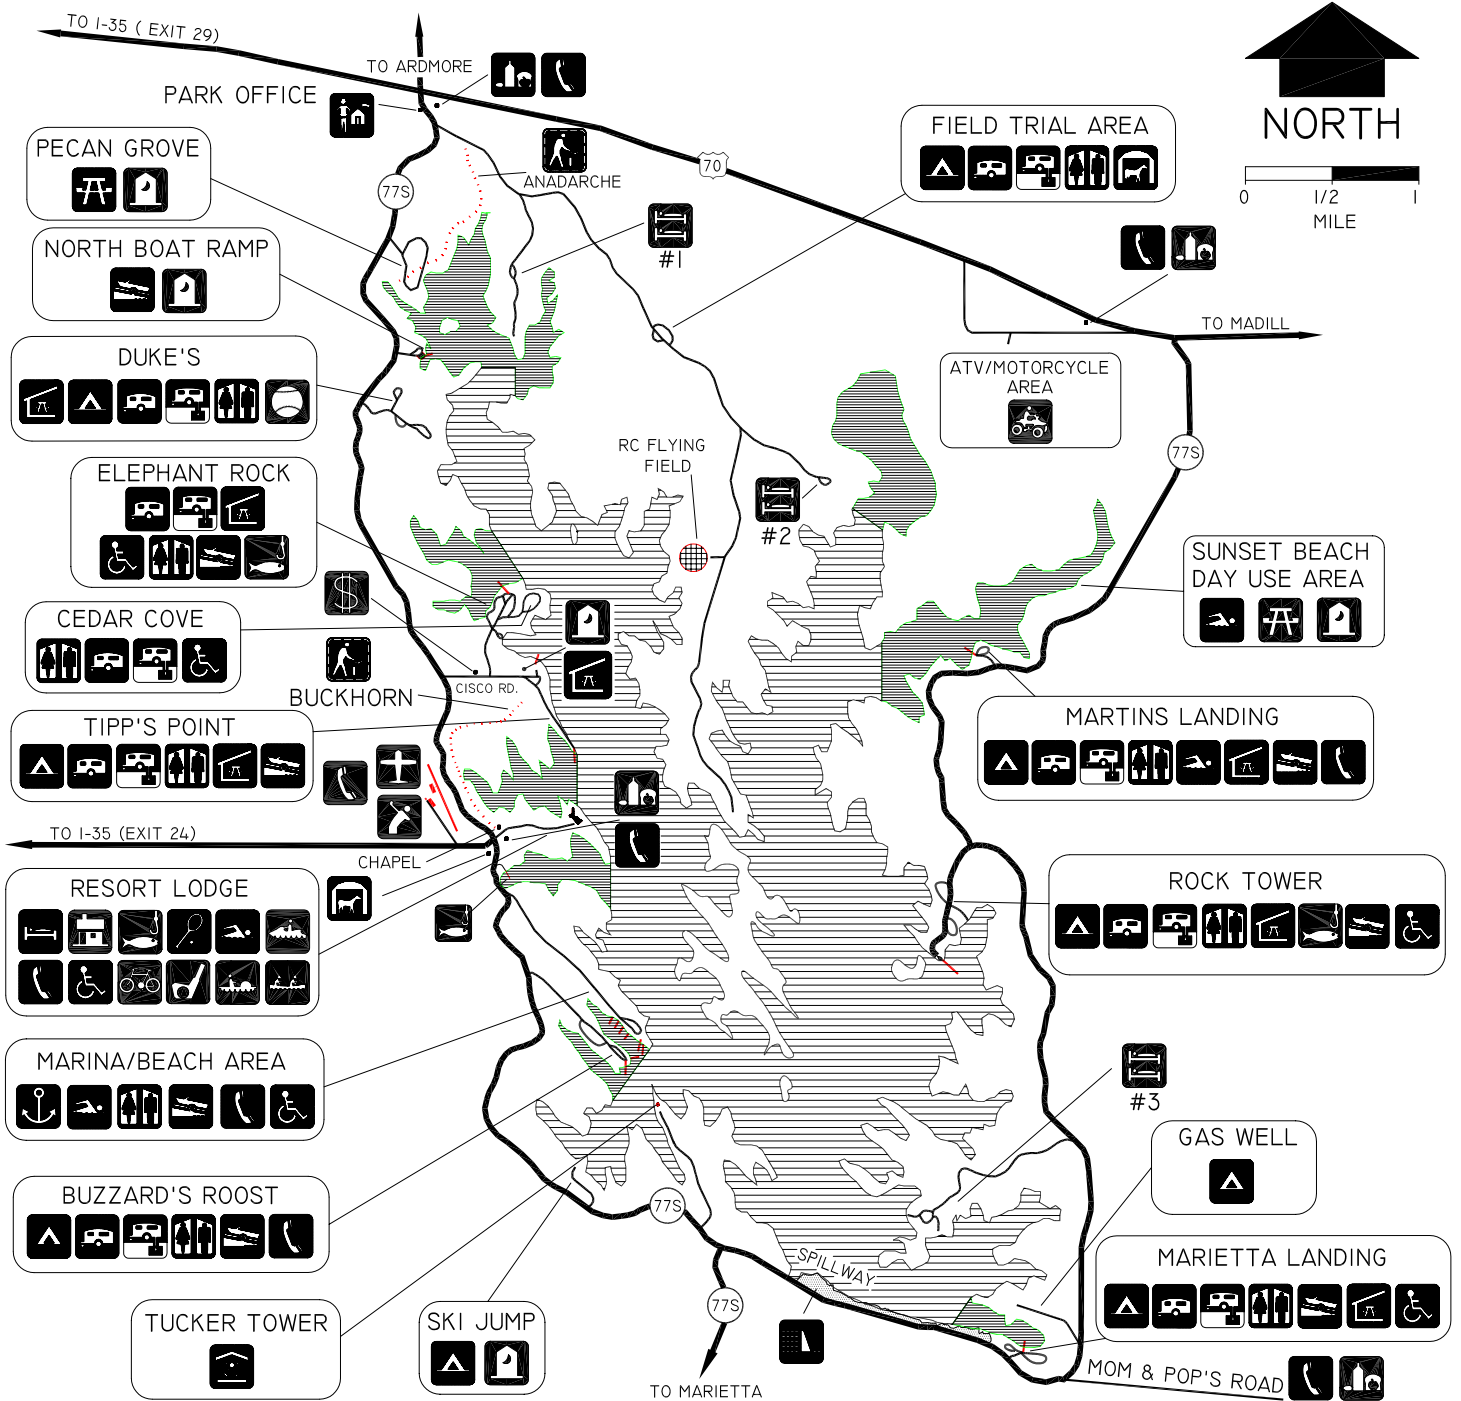

LAKE MURRAY STATE PARK

KEY TO SYMBOLS

	PARK OFFICE		RV CAMPING		BOAT RAMP		BIKE RENTAL		NATURE TRAIL
	STORE		RV DUMP STATION		FISHING PIER		JET SKI RENTAL		NATURE CENTER
	LODGE ROOMS		COMFORT STATION WITH SHOWERS		SWIMMING		CANOE RENTAL		PAY PHONE
	CABINS/COTTAGES		VAULT TOILETS		MARINA		TENNIS COURTS		DAM
	GROUP CAMP		PICNIC PAVILION		GOLF COURSE		BALL FIELD		AIRSTRIP
	TENT CAMPING		PICNIC AREA		MINIATURE GOLF		ATV/MOTORCYCLE AREA		HANDICAP ACCESSIBLE
	DAY USE FEE REQUIRED		PADDLE BOATS		HORSE STABLES		NO SKI AREA		