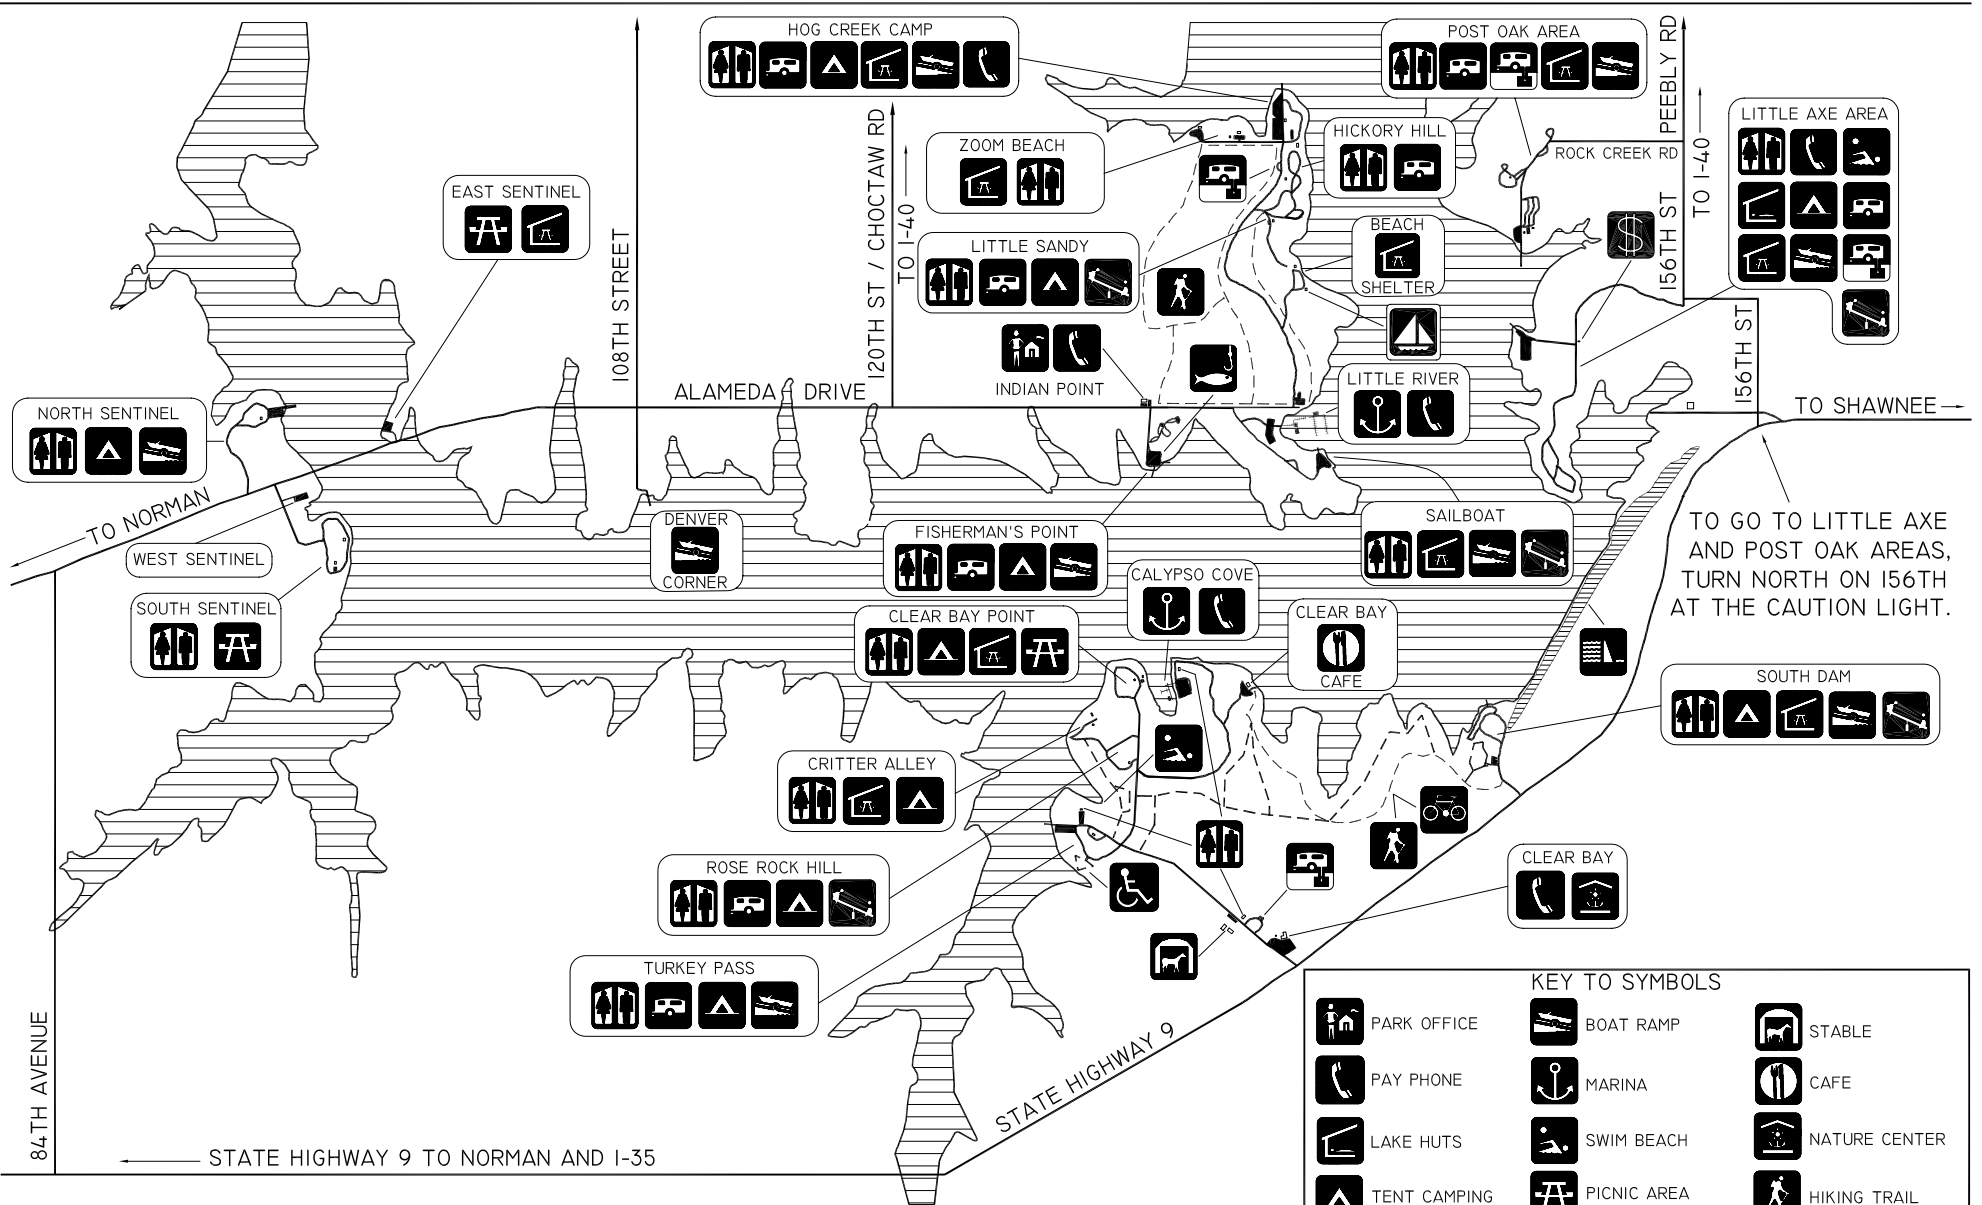

149TH ST (S. 19TH ST IN MOORE)

STELLA ROAD

# LAKE THUNDERBIRD STATE PARK

KEY TO SYMBOLS					
	PARK OFFICE		BOAT RAMP		STABLE
	PAY PHONE		MARINA		CAFE
	LAKE HUTS		SWIM BEACH		NATURE CENTER
	TENT CAMPING		PICNIC AREA		HIKING TRAIL
	RV CAMPING		PICNIC PAVILION		BICYCLE TRAIL
	RV DUMP STATION		COMFORT STATION		ACCESSIBLE TRAIL
	LAKE THUNDERBIRD AQUATIC TRAINING CENTER		FISHING PIER		DAM
	DAY USE FEE REQUIRED		PLAYGROUP		