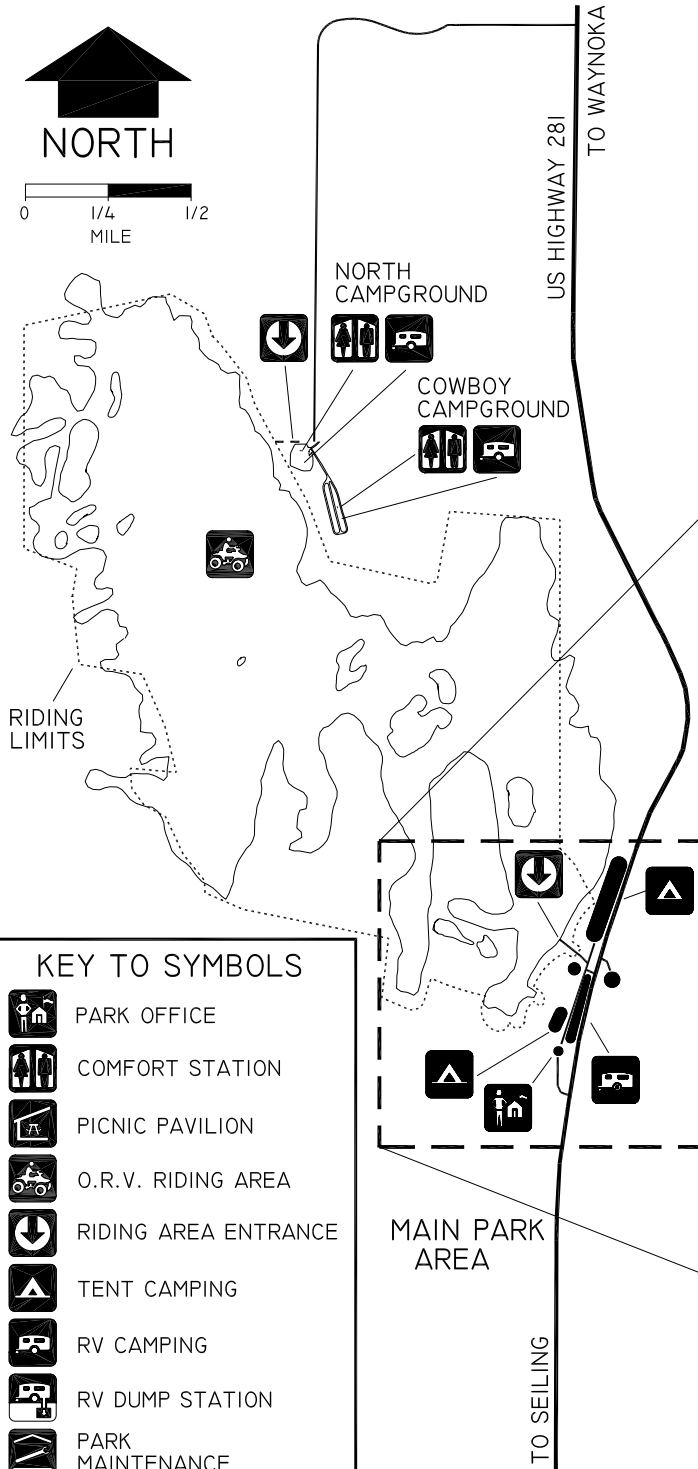

LITTLE SAHARA STATE PARK

KEY TO SYMBOLS

-  PARK OFFICE
-  COMFORT STATION
-  PICNIC PAVILION
-  O.R.V. RIDING AREA
-  RIDING AREA ENTRANCE
-  TENT CAMPING
-  RV CAMPING
-  RV DUMP STATION
-  PARK MAINTENANCE