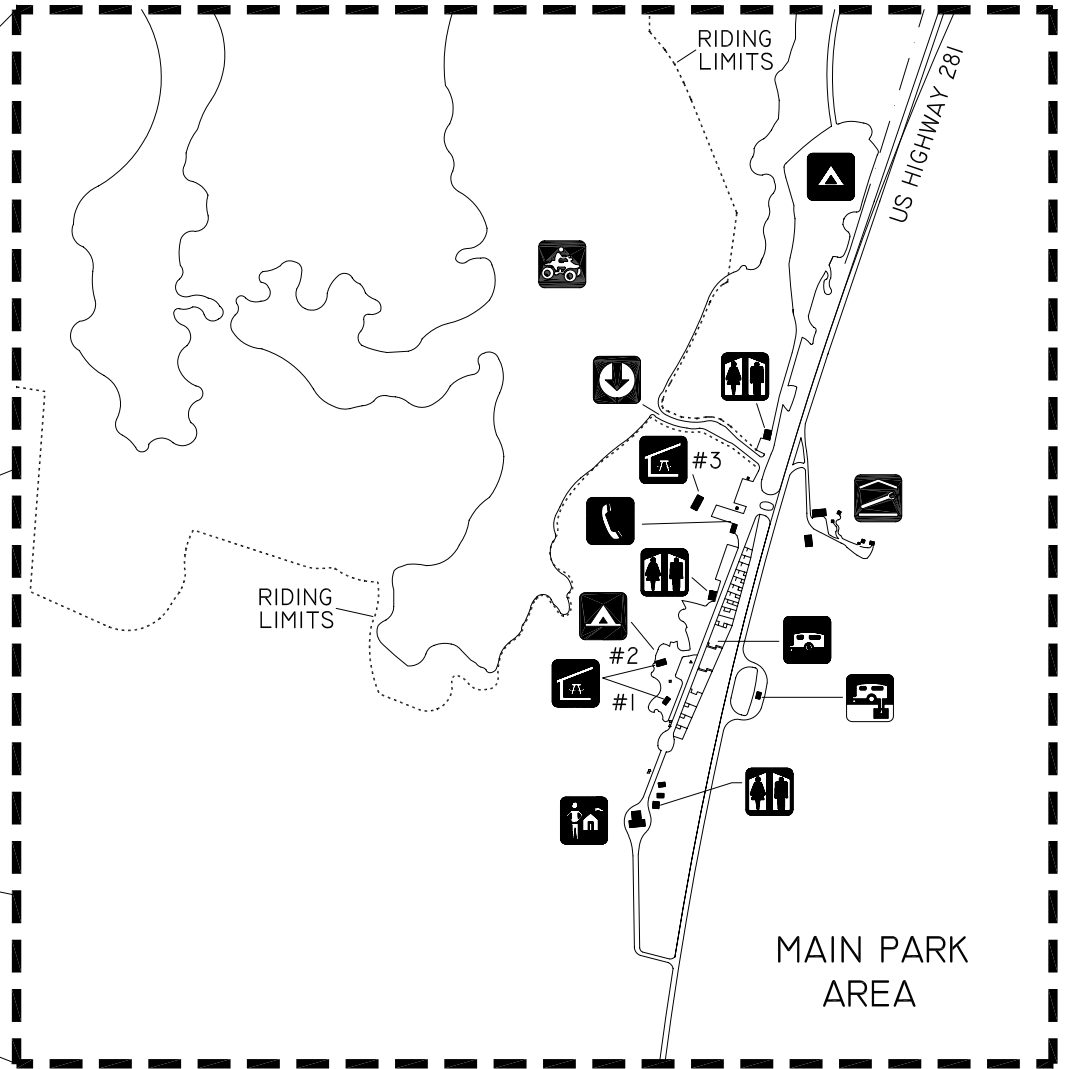

# LITTLE SAHARA STATE PARK

**KEY TO SYMBOLS**

-  PARK OFFICE
-  COMFORT STATION
-  PICNIC PAVILION
-  O.R.V. RIDING AREA
-  RIDING AREA ENTRANCE
-  TENT CAMPING
-  RV CAMPING
-  RV DUMP STATION
-  PARK MAINTENANCE