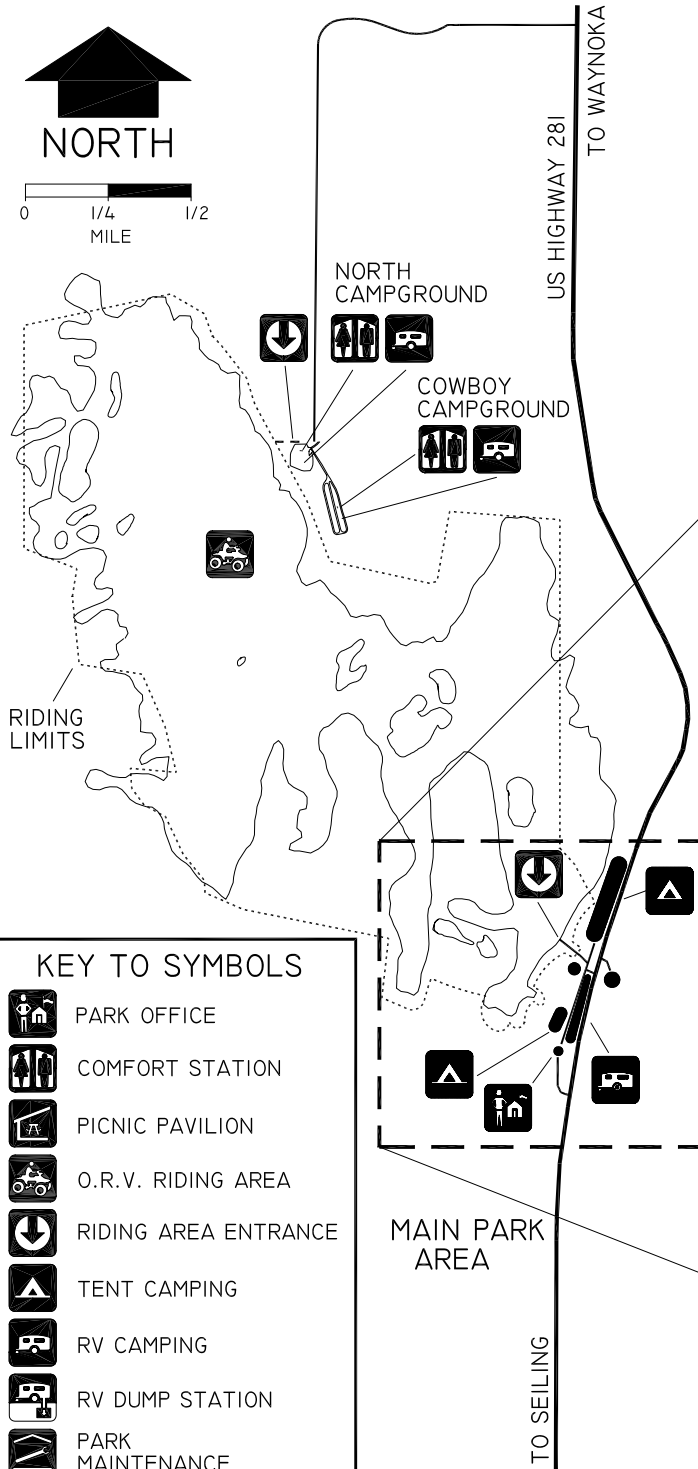

# LITTLE SAHARA STATE PARK

**KEY TO SYMBOLS**

-  PARK OFFICE
-  COMFORT STATION
-  PICNIC PAVILION
-  O.R.V. RIDING AREA
-  RIDING AREA ENTRANCE
-  TENT CAMPING
-  RV CAMPING
-  RV DUMP STATION
-  PARK MAINTENANCE