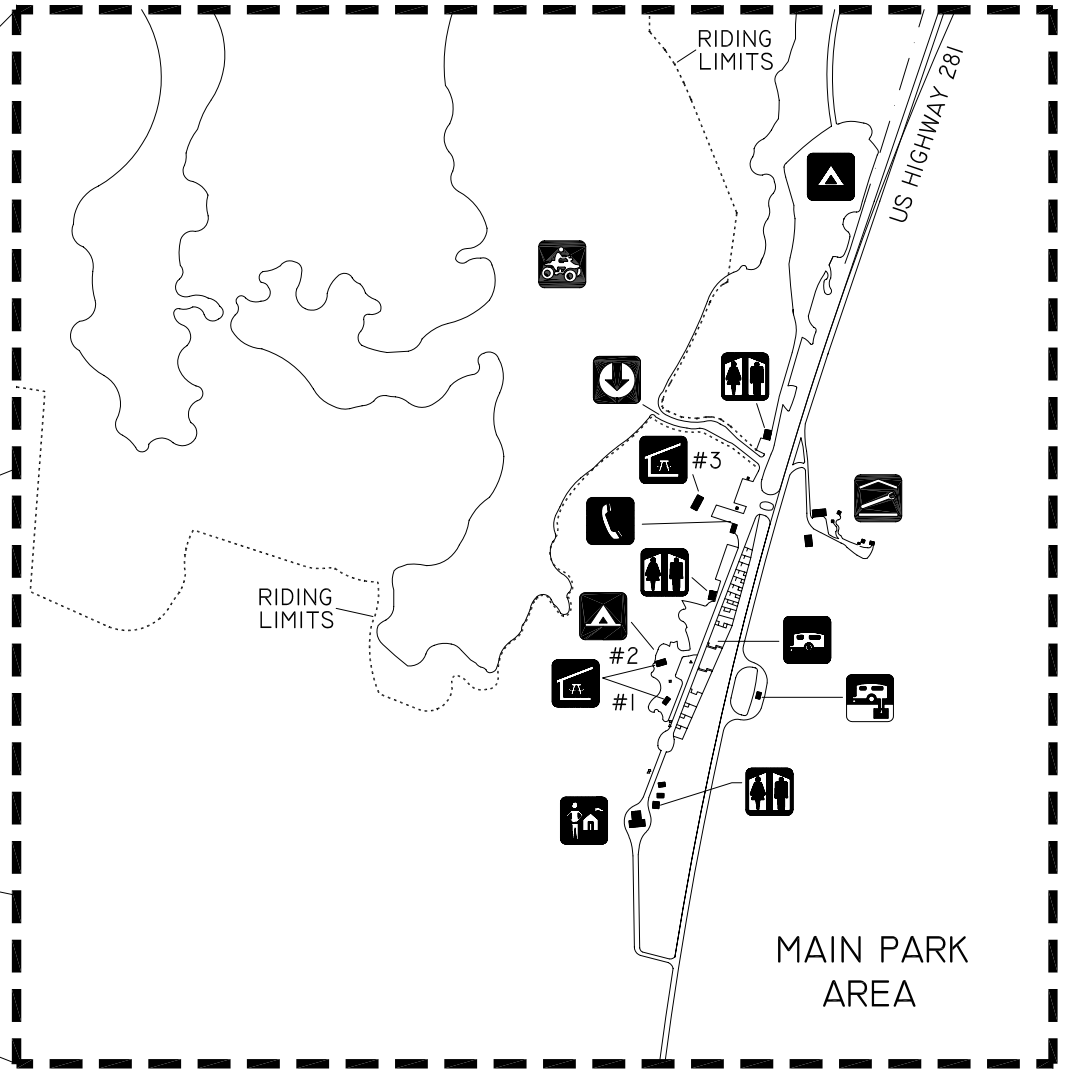

LITTLE SAHARA STATE PARK

KEY TO SYMBOLS

-  PARK OFFICE
-  COMFORT STATION
-  PICNIC PAVILION
-  O.R.V. RIDING AREA
-  RIDING AREA ENTRANCE
-  TENT CAMPING
-  RV CAMPING
-  RV DUMP STATION
-  PARK MAINTENANCE