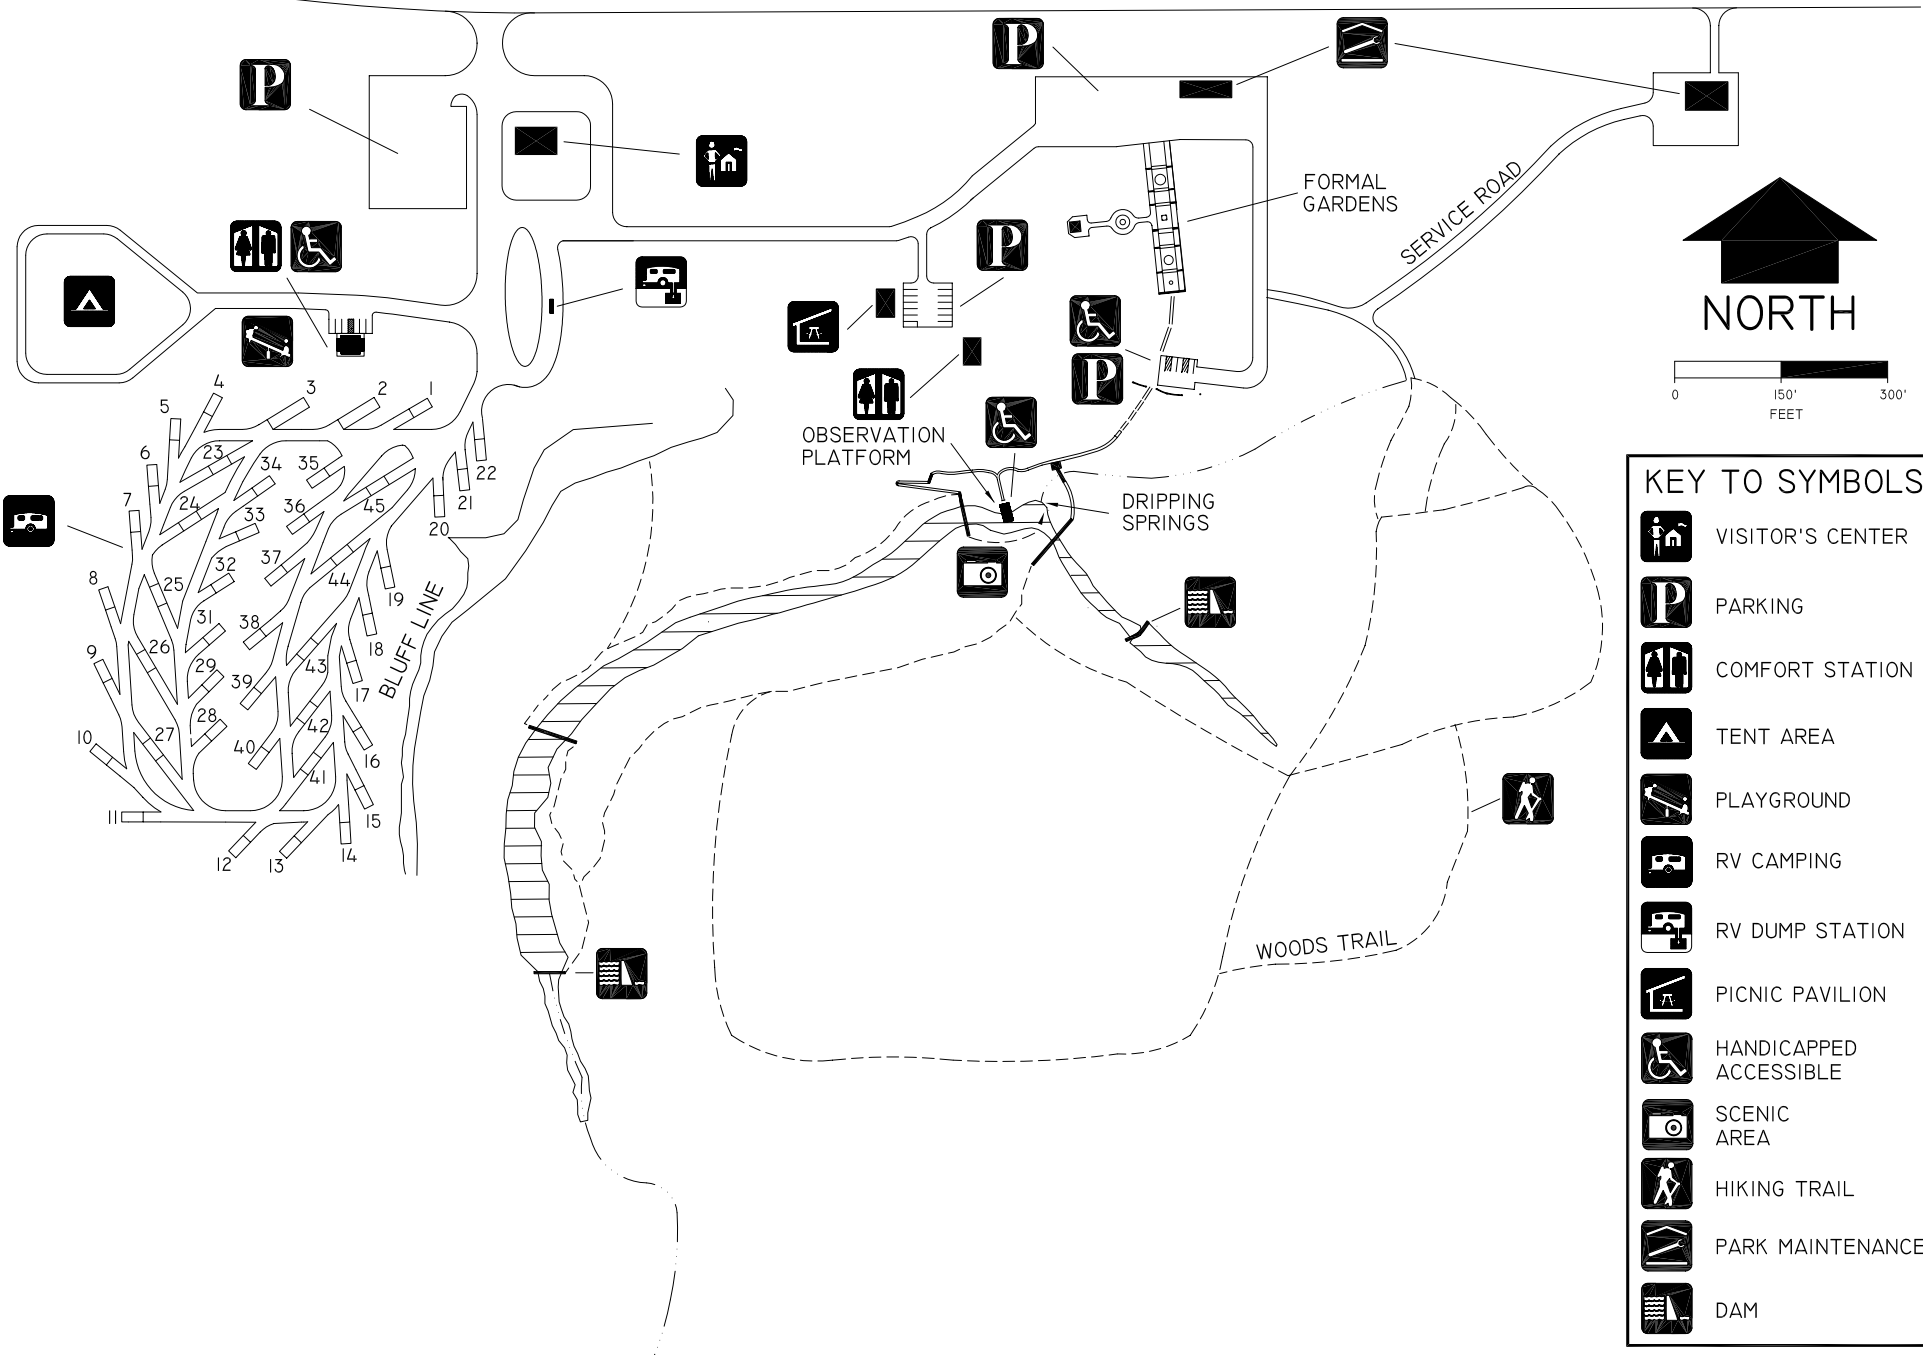

TO US HIGHWAY 412

# NATURAL FALLS STATE PARK

PARK ENTRANCE

KEY TO SYMBOLS	
	VISITOR'S CENTER
	PARKING
	COMFORT STATION
	TENT AREA
	PLAYGROUND
	RV CAMPING
	RV DUMP STATION
	PICNIC PAVILION
	HANDICAPPED ACCESSIBLE
	SCENIC AREA
	HIKING TRAIL
	PARK MAINTENANCE
	DAM