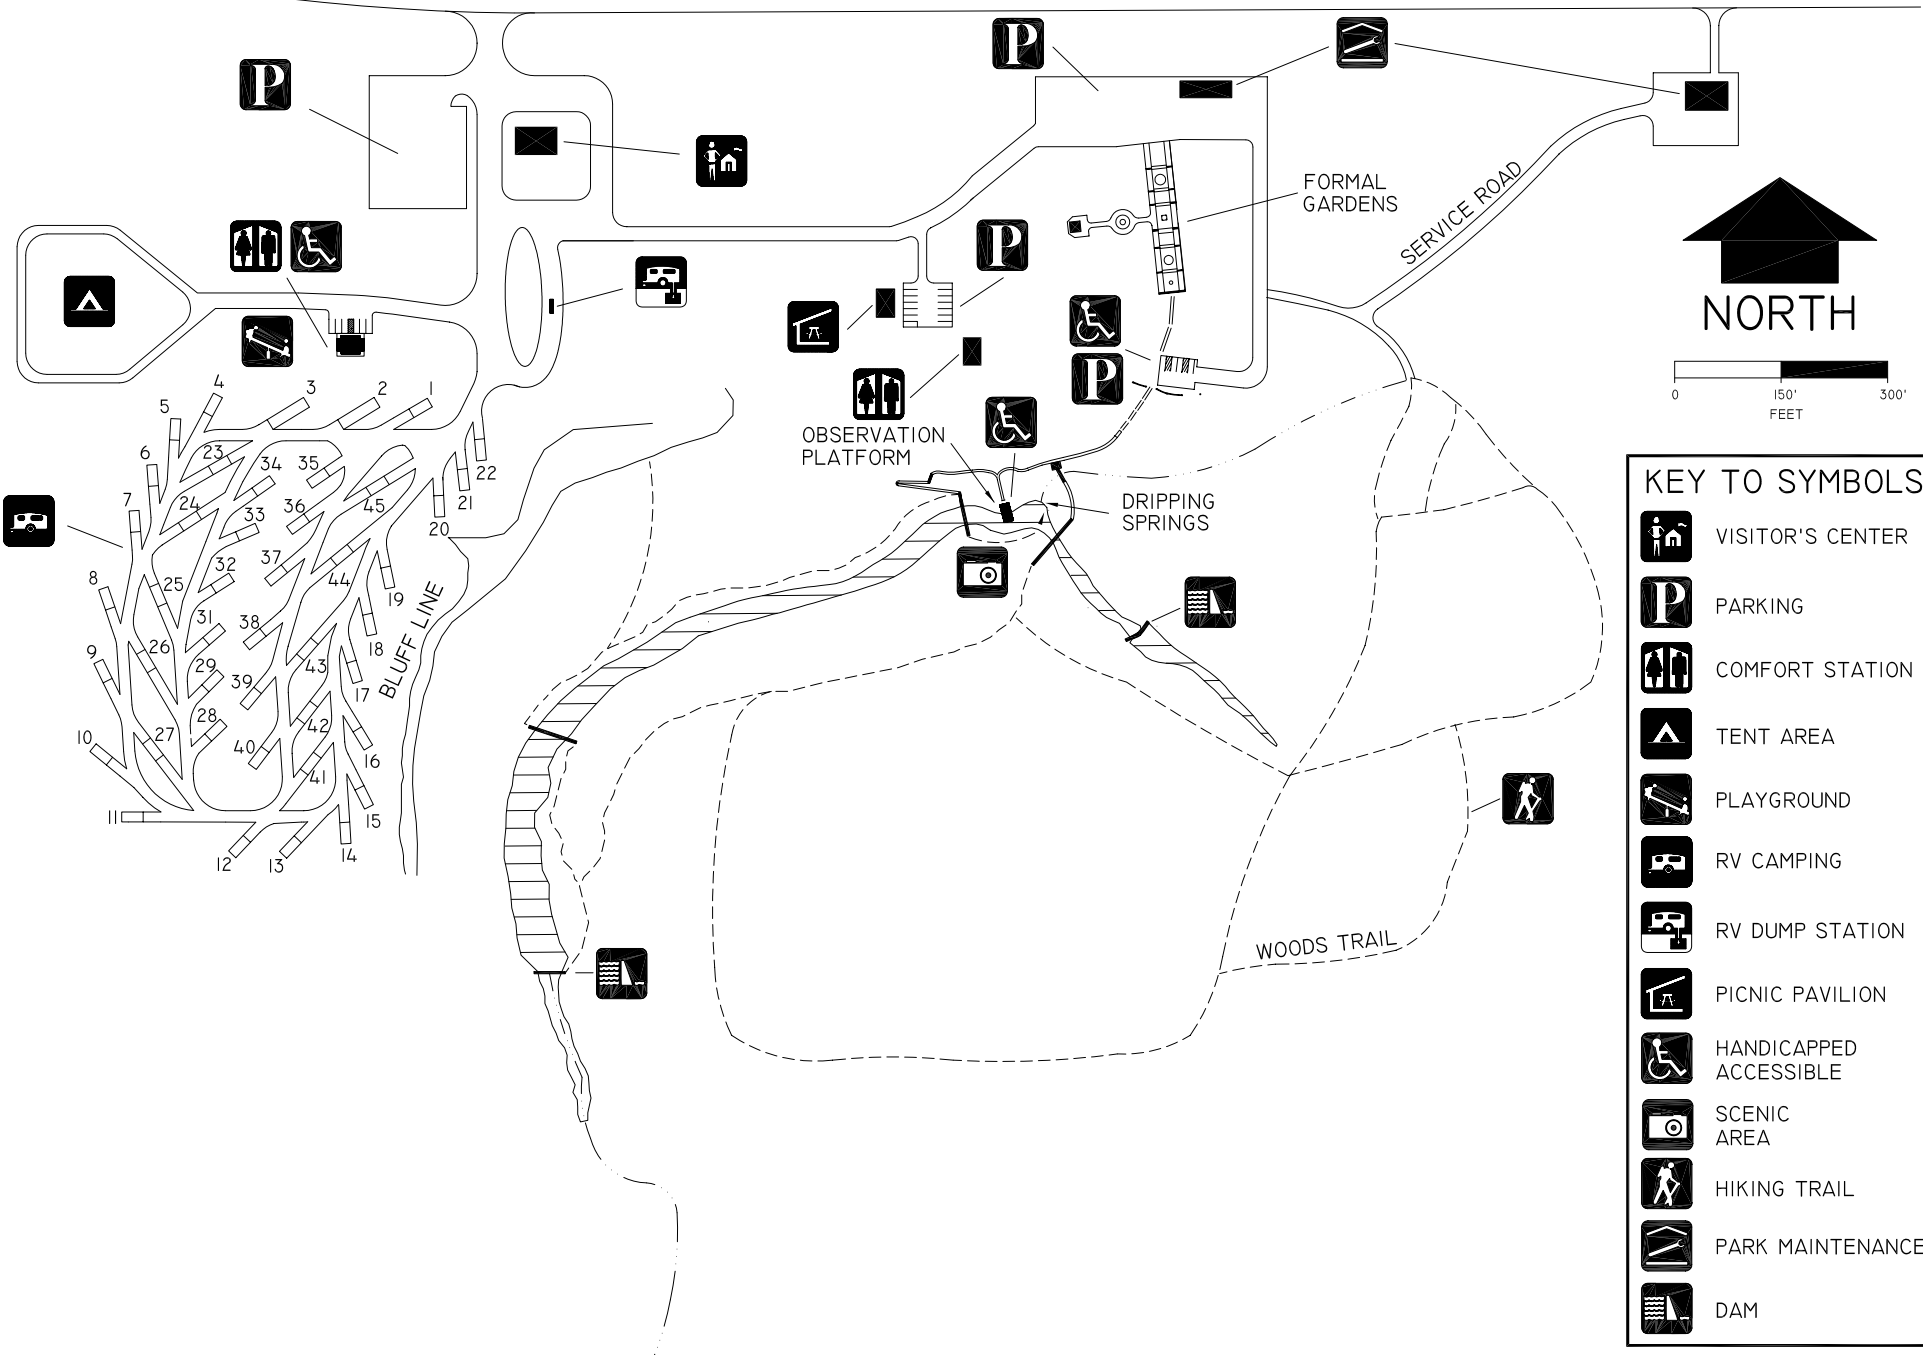

TO US HIGHWAY 412

# NATURAL FALLS STATE PARK

PARK ENTRANCE

NORTH

KEY TO SYMBOLS	
	VISITOR'S CENTER
	PARKING
	COMFORT STATION
	TENT AREA
	PLAYGROUND
	RV CAMPING
	RV DUMP STATION
	PICNIC PAVILION
	HANDICAPPED ACCESSIBLE
	SCENIC AREA
	HIKING TRAIL
	PARK MAINTENANCE
	DAM