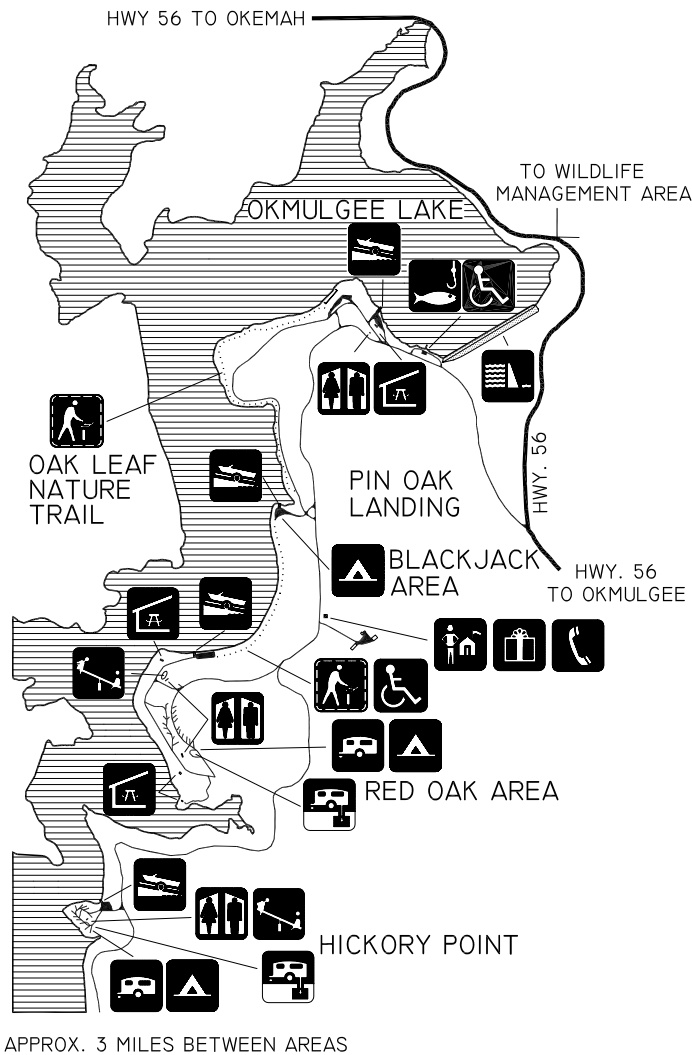

KEY TO SYMBOLS

-  PARK OFFICE
-  PAY PHONE
-  GIFT SHOP
-  FISHING DOCK
-  BOAT DOCK
-  SWIM BEACH
-  NATURE TRAIL
-  COMFORT STATION
-  VAULT TOILETS
-  PICNIC SHELTER
-  BOAT RAMP
-  UNIMPROVED CAMPING
-  RV CAMPING
-  RV DUMP STATION
-  PLAYGROUND
-  HANDICAPPED ACCESSIBLE
-  DAM

OKMULGEE/DRIPPING SPRINGS STATE PARKS