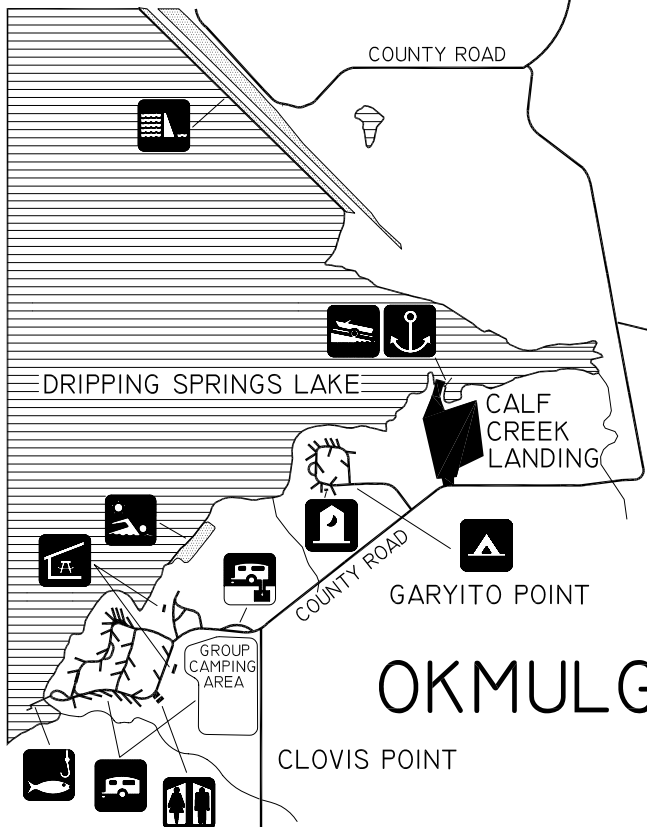

KEY TO SYMBOLS

-  PARK OFFICE
-  PAY PHONE
-  GIFT SHOP
-  FISHING DOCK
-  BOAT DOCK
-  SWIM BEACH
-  NATURE TRAIL
-  COMFORT STATION
-  VAULT TOILETS
-  PICNIC SHELTER
-  BOAT RAMP
-  UNIMPROVED CAMPING
-  RV CAMPING
-  RV DUMP STATION
-  PLAYGROUND
-  HANDICAPPED ACCESSIBLE
-  DAM

OKMULGEE/DRIPPING SPRINGS STATE PARKS