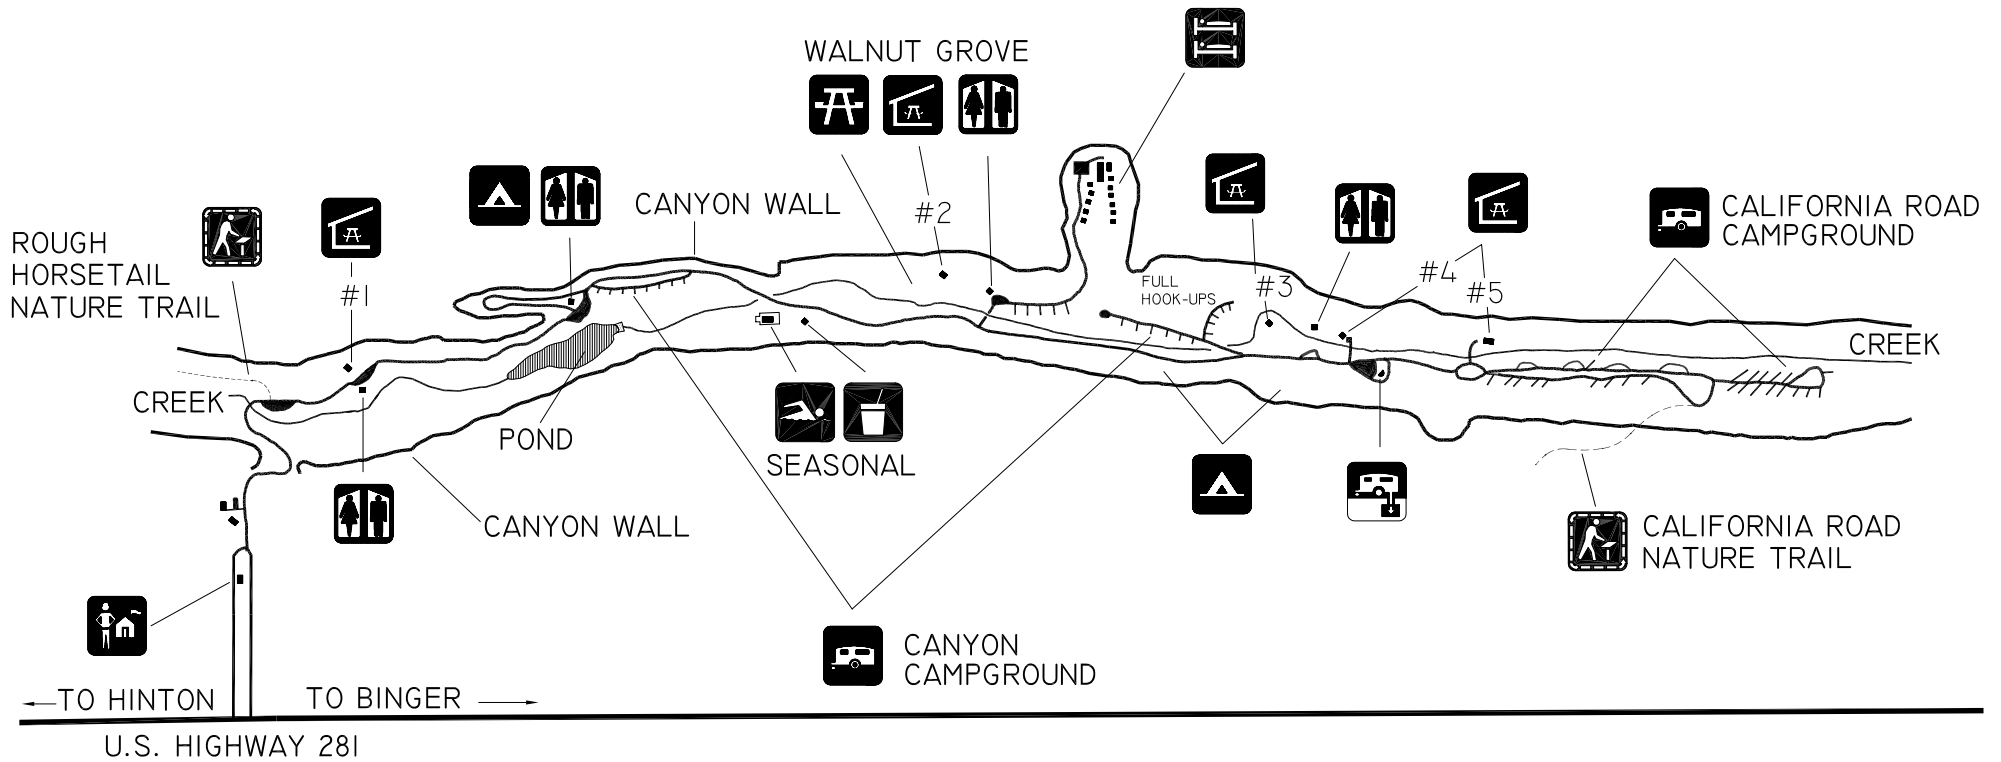

# RED ROCK CANYON STATE PARK

## KEY TO SYMBOLS

	PARK OFFICE		GROUP CAMPING		CONCESSION STAND
	COMFORT STATION		UNIMPROVED CAMPING		NATURE TRAIL
	SHELTER		RV CAMPING		SWIMMING POOL
	PICNIC AREA		RV DUMP STATION		