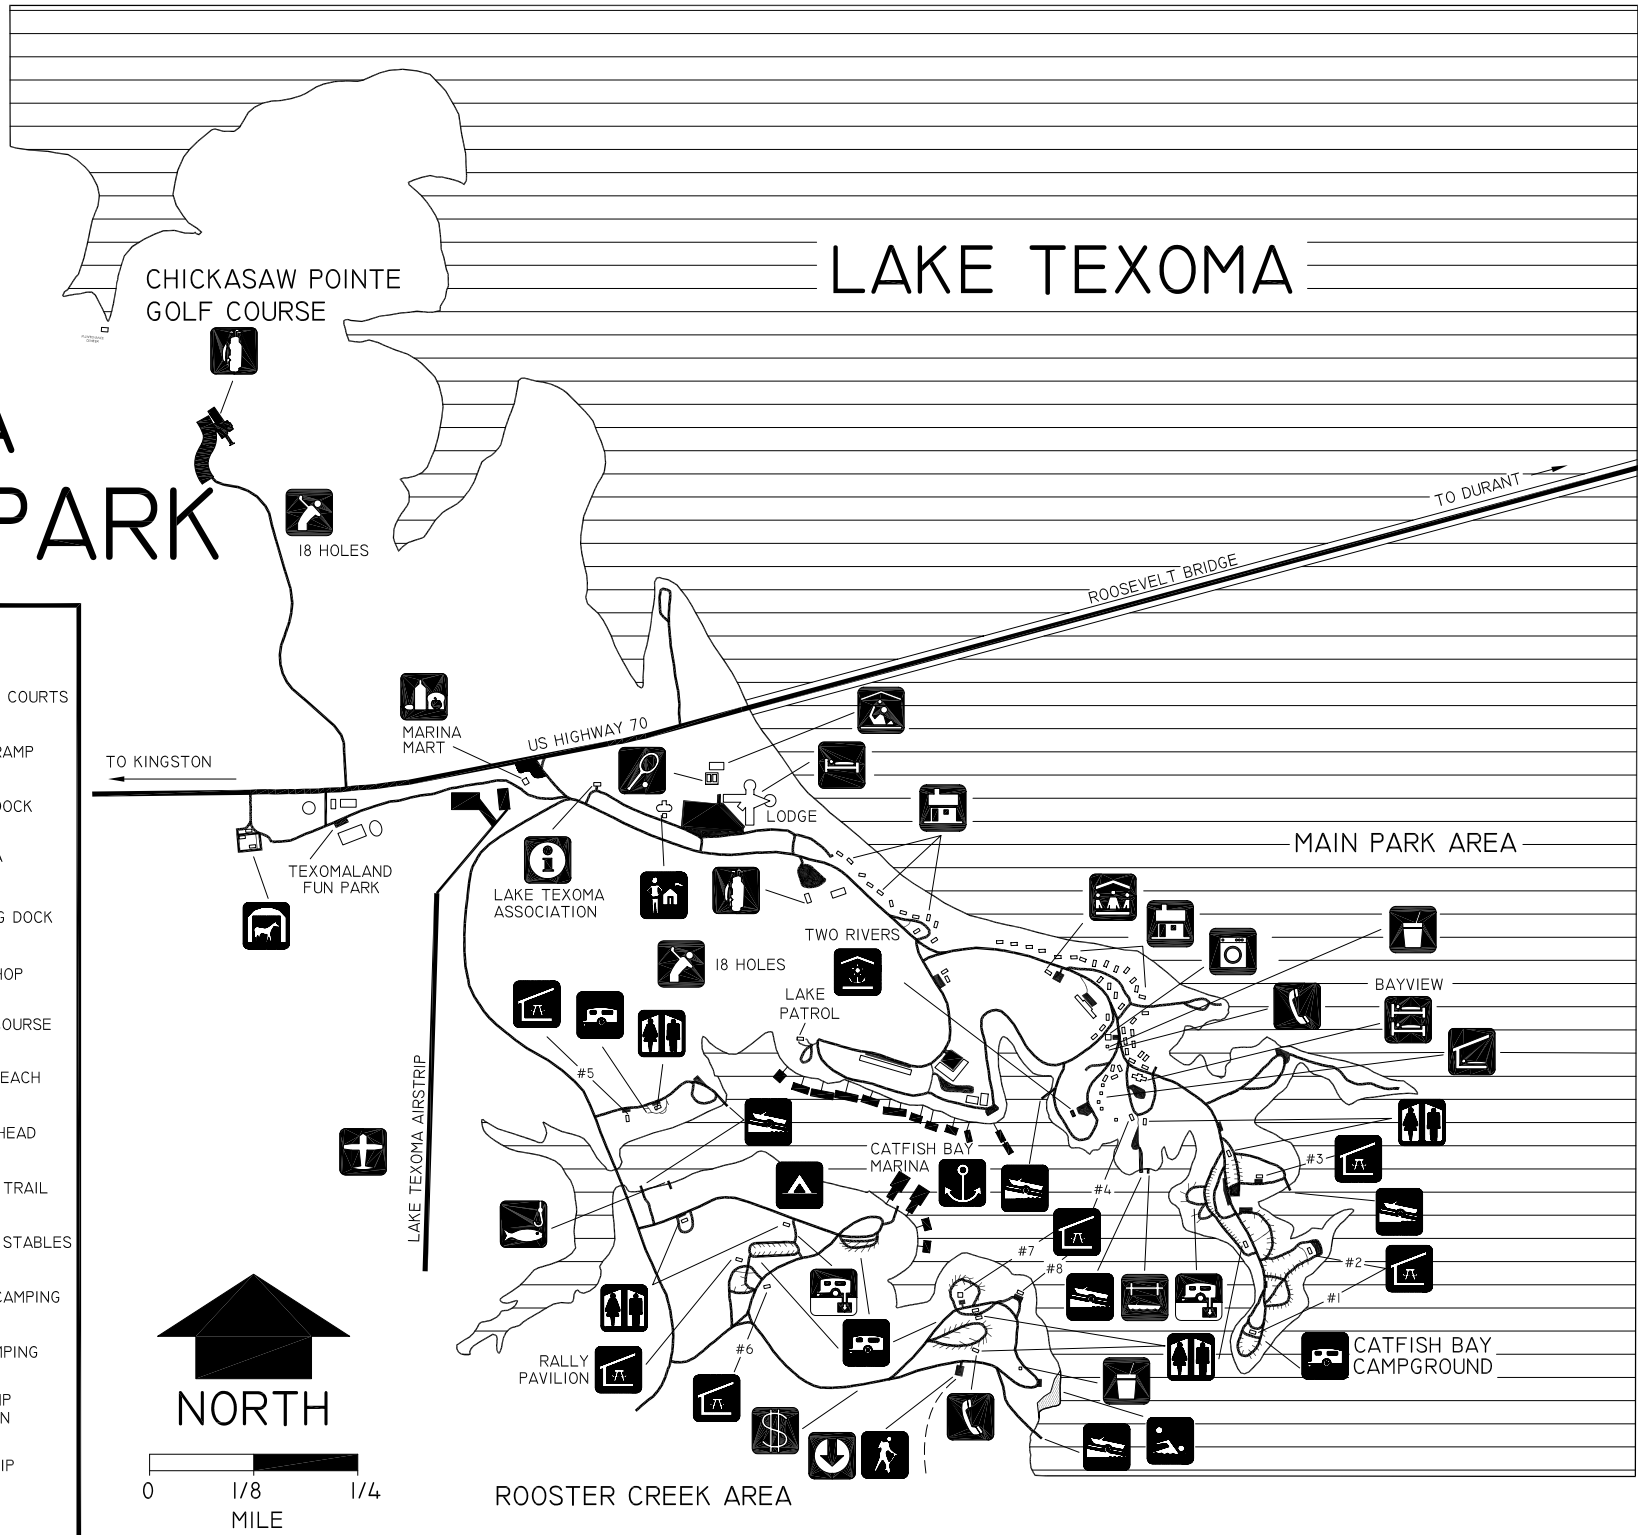

LAKE TEXOMA STATE PARK

KEY TO SYMBOLS

	PARK OFFICE (CAMPING COLLECTIONS)		TENNIS COURTS
	LAKE INFORMATION		BOAT RAMP
	GROCERIES		BOAT DOCK
	CONCESSION STAND		MARINA
	COMFORT STATION		FISHING DOCK
	PAY PHONE		PRO SHOP
	LODGE ROOMS		GOLF COURSE
	CABINS/COTTAGES		SWIM BEACH
	DORMITORY		TRAIL HEAD
	LAKE HUTS		HIKING TRAIL
	PICNIC PAVILION		RIDING STABLES
	COIN OPERATED LAUNDRY		TENT CAMPING
	NATURE CENTER		RV CAMPING
	COMMUNITY BUILDING		RV DUMP STATION
	RECREATION CENTER		AIRSTRIP
	DAY USE FEE REQUIRED		

NORTH